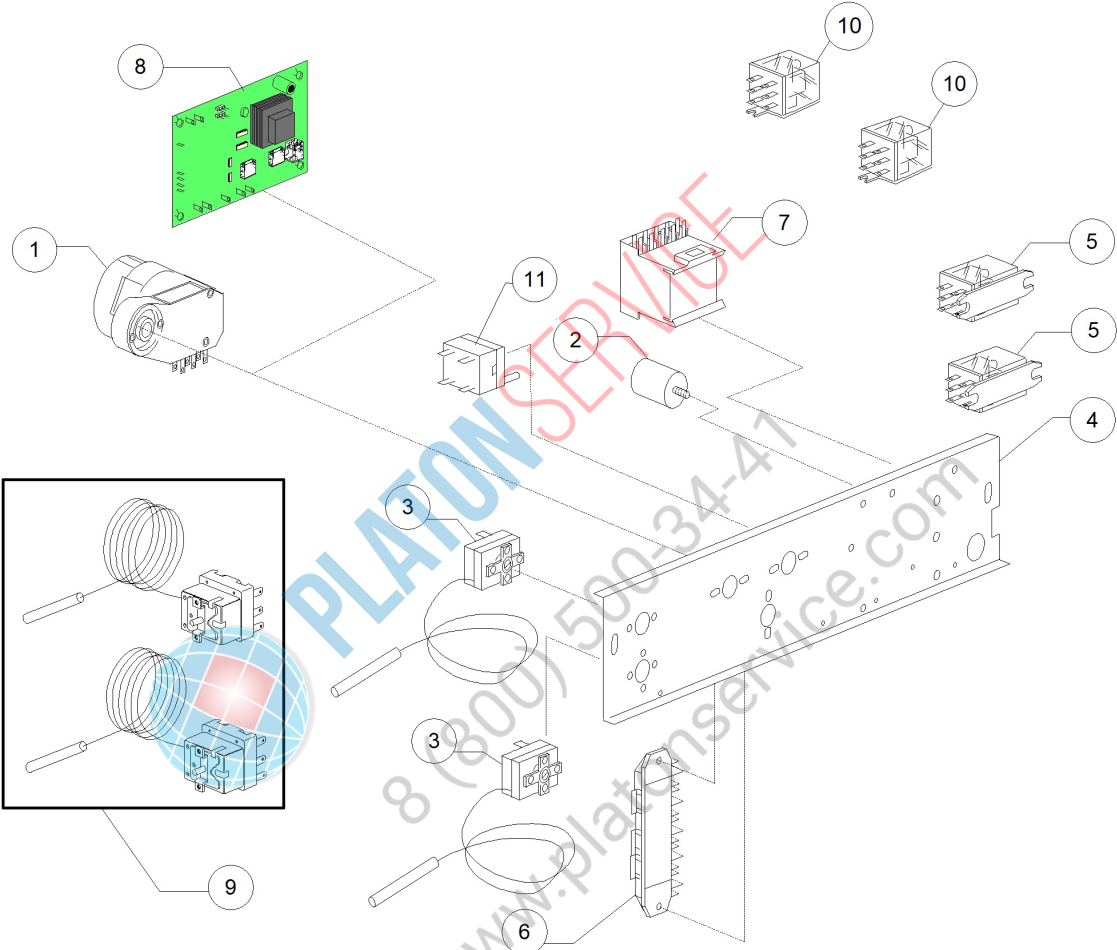

GS50 ECO DDE TS 220-230/50 EAC - DWQ1004834 - Componenti elettrici - DW009M

GS50 ECO DDE TS 220-230/50 EAC - DWQ1004834 - Componenti elettrici - DW009M

Pos.	Codice	Descrizione	Description
1	DW10708/T	"#TIMER 120" 230V 50Hz TERMOSTOP"	"TIMER 120" 230V 50Hz TERMOSTOP"
3	DW10707/1	TERM.0-90 TR2 C1500+PVC POST.N/ALB	THERMOSTAT 0-90 TR2 C1500+PVC POST.N/ALB
4	DW500910	PORTACOMPONENTI GS50 400VAC3N	ELECTRIC COMPONENTS PANEL 50/400V3N
5	DW15620	RELE BIPOLARE 16A IN DEV.	16A BIPOLAR RELAY IN DEVIATION
6	DW500550	MORSETTIERA 3 POLI KL110/3	TERMINAL BOARD 3 POLES FV110 RED

PLATON SERVICE

8 (800) 500-34-47

www.platonservice.com