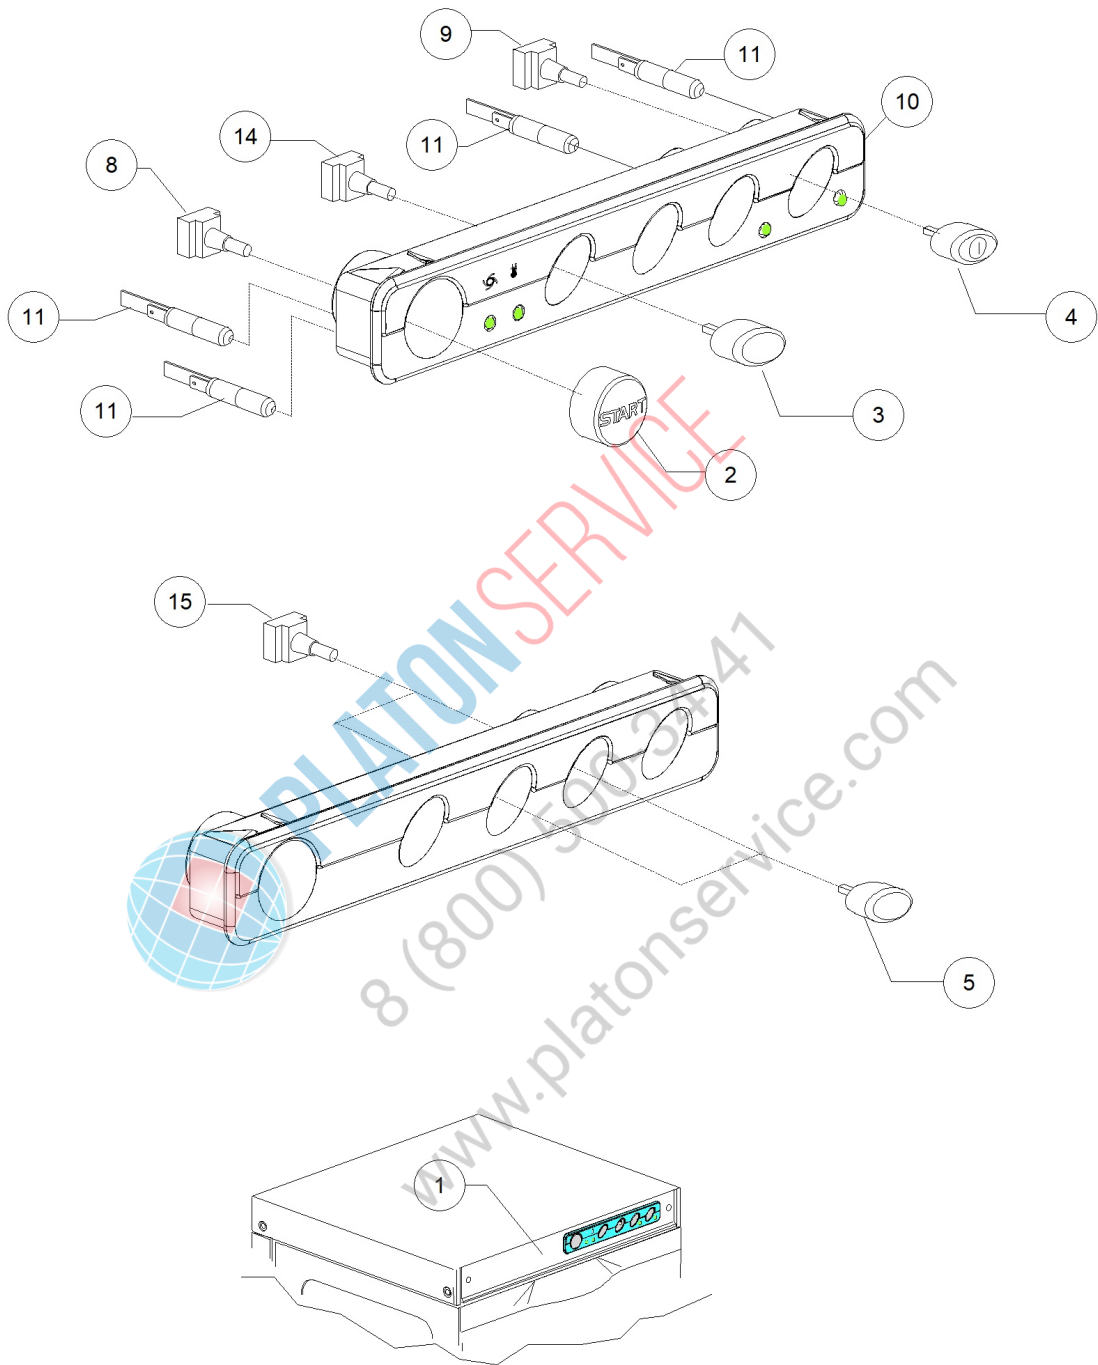

GS50 ECO DDE TS 220-230/50 EAC - DWQ1004834 - Pannello comandi - DW009M

Pos.	Codice	Descrizione	Description
1	DW500953	PANN.COMANDI GS50-GS85 DIHR/2014	CONTROL PANEL 50/80 DIHR 2014
2	DW89847	TASTO START DIHR/2014	
3	DW89358	TASTO FUNZ.GRIGIO NEUTRO SILVER2011	
4	DW89840	TASTO ON-OFF DIHR/2014	
5	DW89358	TASTO FUNZ.GRIGIO NEUTRO SILVER2011	
8	DW15813	FRUTTO PULSANTE UNIP. 16A	16A UNIPOLAR SWITCH
9	DW15812	FRUTTO INTERRUTTORE 16A	16A SWITCH
10	DW89362	PULSANTIERA 5 FORI DIHR/2014 NERA	PUSH BUTTON PANEL 5 HOLES
11	DW15826	LAMPADA 220V TRASPARENTE	WHITE PILOT LIGHT 220V
14	DW15812	FRUTTO INTERRUTTORE 16A	16A SWITCH
14	DW15844	FRUTTO SUPPORTO TASTO FISSO	PUSH BUTTON SUPPORT
15	DW15813	FRUTTO PULSANTE UNIP. 16A	16A UNIPOLAR SWITCH
15	DW15844	FRUTTO SUPPORTO TASTO FISSO	PUSH BUTTON SUPPORT

PLATON SERVICE
8 (800) 500-34-41
www.platonservice.com