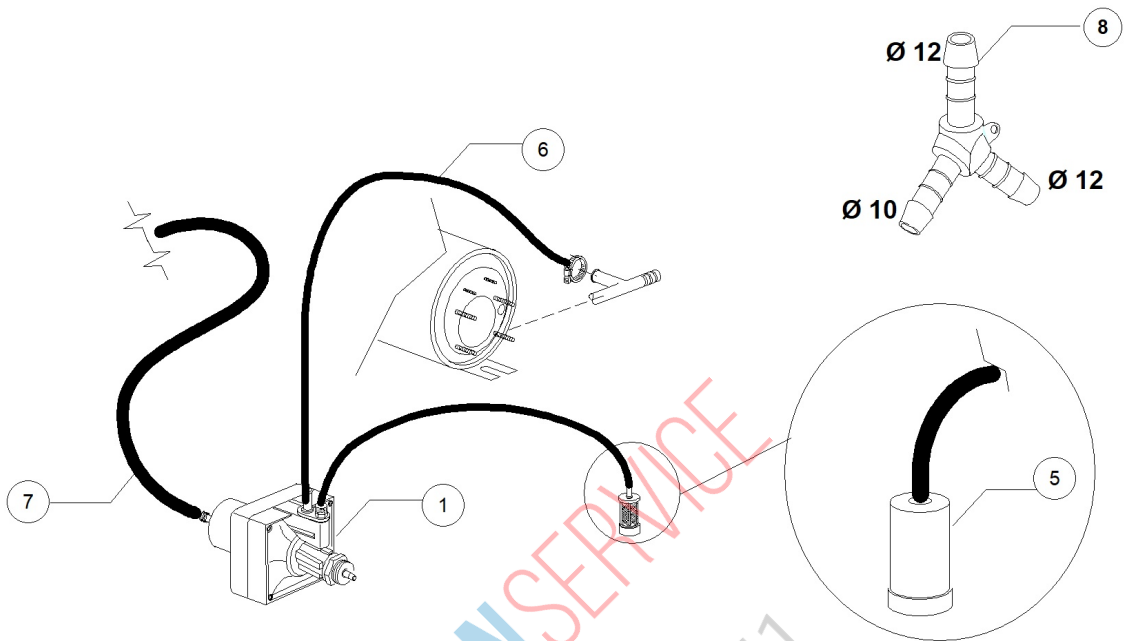

GS50 ECO DDE TS 220-230/50 EAC - DWQ1004834 - Gruppo dosatore Brillantante - DW009M

Pos.	Codice	Descrizione	Description
1	DW10799	DOSATORE BRILLANTANTE (TECNO PRO)	RINSE AID DOSING PUMP
2	DW10805	VALVOLE+MOLLE(2)DOS.BRILL.TECNOPRO	TECNOPRO NON RETURN VALVE
3	DW10806	GUARNIZIONE D22 DOS.BRILL.TECNOPRO	GASKET D.22
4	DW10807	MEMBRANA X DOSATORE BRILL.TECNOPRO	MEMBRANE FOR DOSING PUMP
5	DW15058	FILTRINO CON PESO ASPIR. DET/BRIL	SMALL FILTER (MIN. 3 PCS)
6	DW10200293	TUBO EPDM 8X15 PER DOSATORE	8X15 EPDM PIPE
7	DW14506	TUBO GOMMA DIAM 9,5X16 EPDM	9,5X16 EPDM RUBBER HOSE

PLATON SERVICE

8 (800) 500-34-41

www.platonservice.com